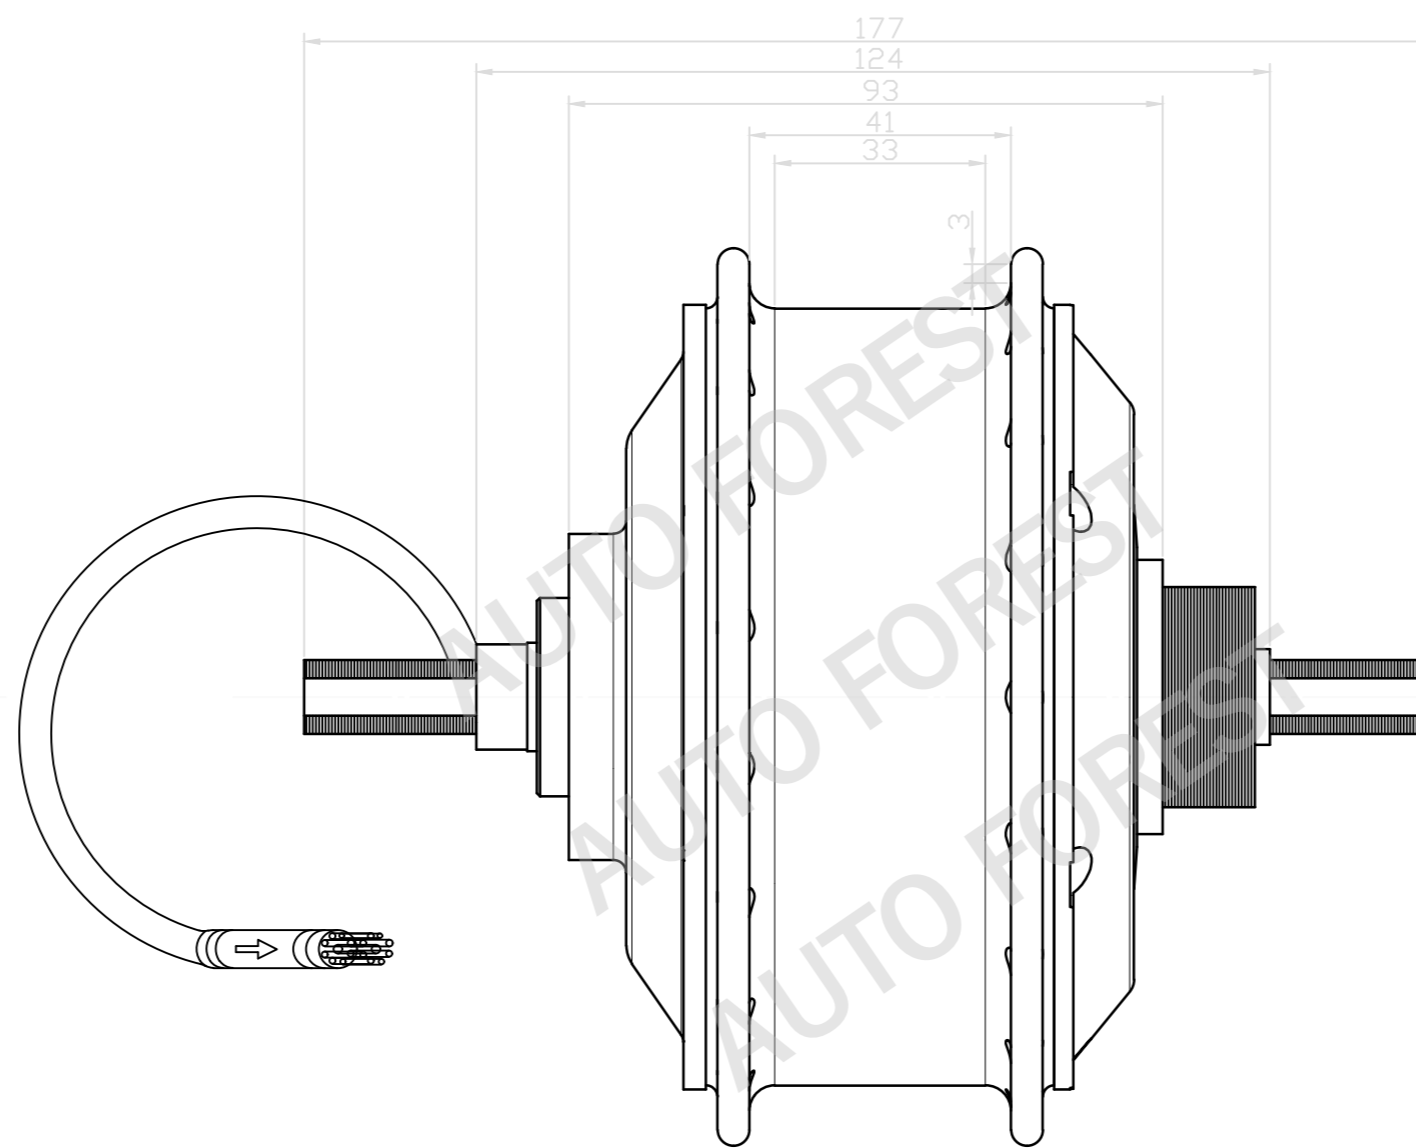

Left view
Scale: 1:1

Front view
Scale: 1:1

Right view
Scale: 1:1

Isometric view
Scale: 1:1

COMPANY NAME:		TITLE : Single Speed Drafting Drawings			
Auto Forest		DRAWN BY : Akash Ramdevputra			
	SCALE : 1:1	SHEET SIZE : A3	DATE :	Approved By :	SIGN :
	All dimensions are in mm.				